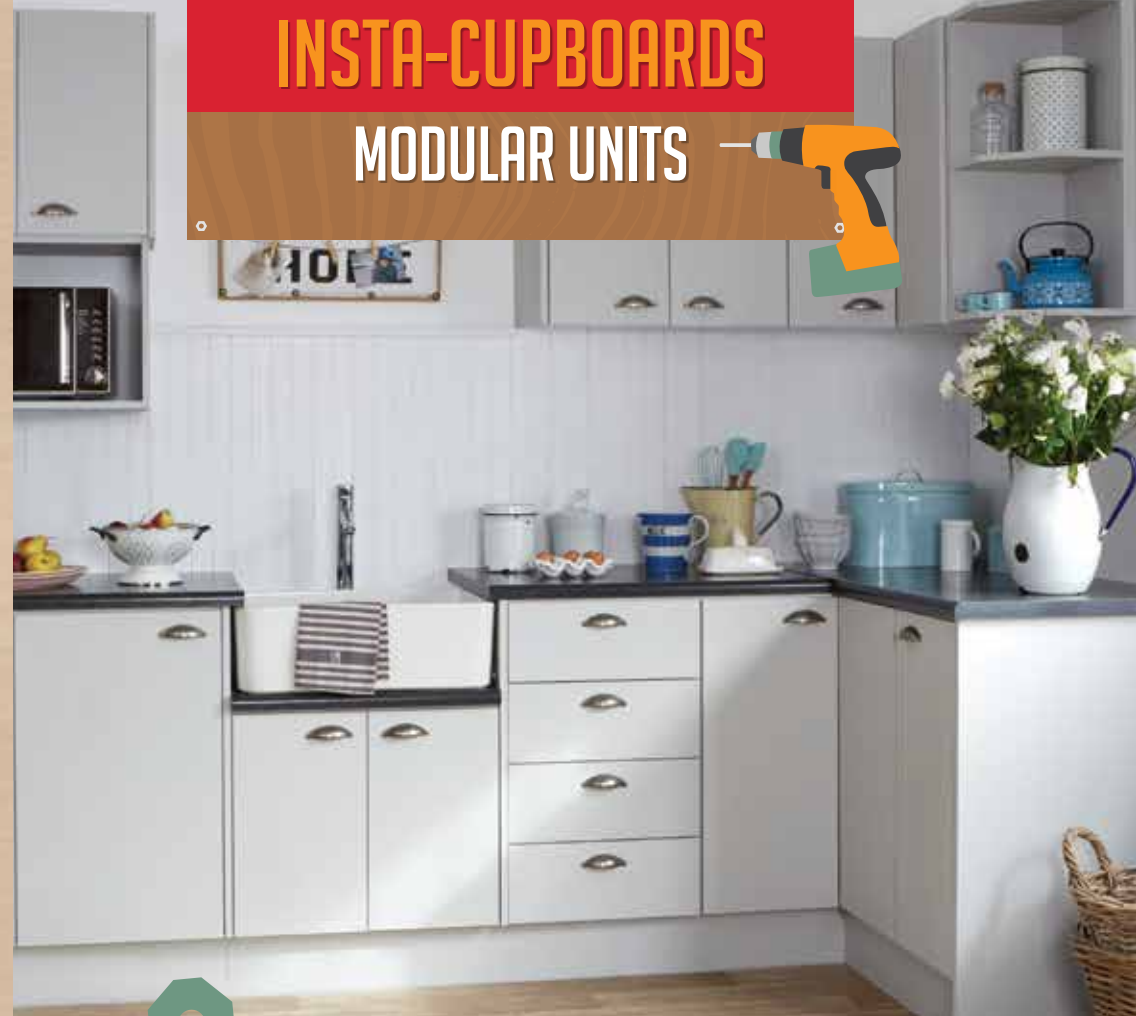

Includes hinges, handles & doors

Double-door Hanging Cupboard
2250 mm x 900 mm x 580 mm
1258076

Includes hinges, handles & doors

Double-door Shelf Cupboard
2250 mm x 900 mm x 580 mm
1258074

Includes hinges, handles & doors

Double-door Combo Cupboard
2250 mm x 900 mm x 580 mm
1258075

Find us on:
BUCO South Africa
www.buco.co.za

LET'S BUILD TOGETHER

LET'S BUILD TOGETHER

INSTA-CUPBOARDS

MODULAR UNITS